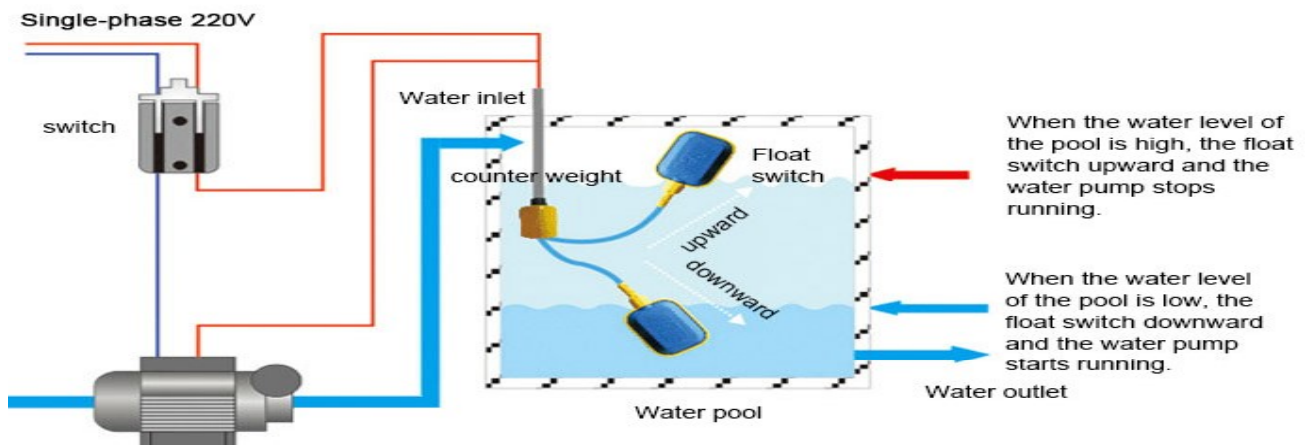

PRAKASH

Worldwide

Quality, Reliability, Life

FLOAT SWITCH

FLOAT SWITCH

Float Switch is connected to an electric Pump through an electric cable, is used for the auto-control and no water protection of the water tower or water pool.

Technical Specifications:

- Rated Voltage : 220 – 240V AC
- Rated Current : 10 (4) A
- Frequency : 50 HZ / 60 HZ
- Max. Temperature : 60° C
- Protection Class : IP 67

Installation:

- Fix the counterweight on the power cable to control water level.
- Connect the electrical cable with the electrical pump/Panel and then fix it inside the water tank.
- The length of cable section between the fixation point of the device & the device body determines the water level.
- The terminal of the electrical cable shall never be immersed into water during installation.

FLOAT SWITCH

Instruction for usages:

•For Water Filling Operation:

Connect the black core cable of the floating control to the electrical pump and the red one to a neutral wire as shown in Fig.1 for water filling operation(The free end of blue core shall be kept insulated.) For detailed installation instruction, please refer to Fig.2 and 3.

Connect the brown core cable to the water pump and the red one to a neutral wire as shown in Fig. 4 for water emptying operation (The black core shall be kept insulated). For detailed installation instruction, please refer to Fig.5 and 6.