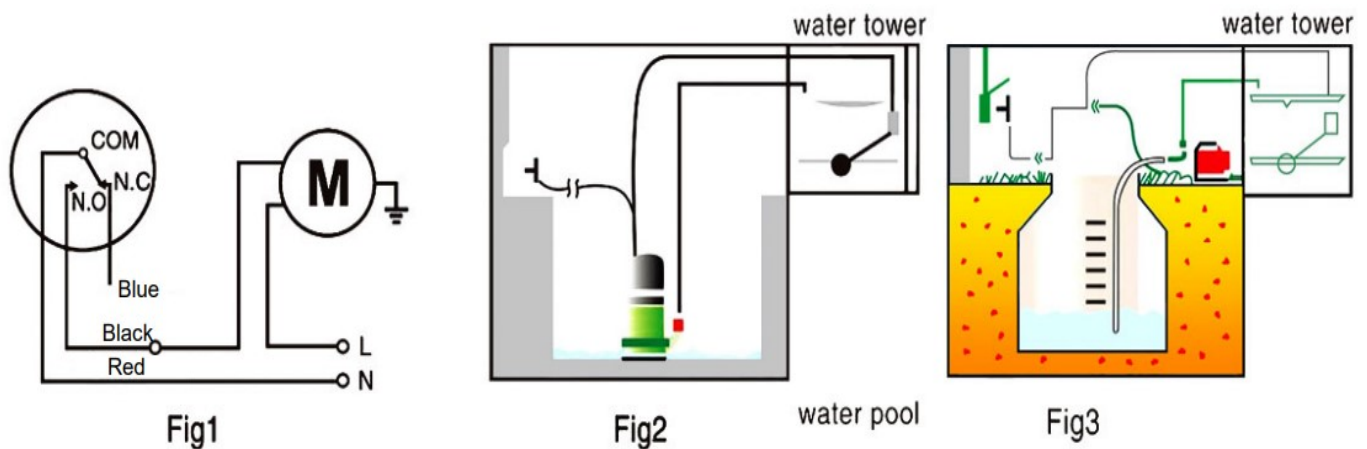

FLOAT SWITCH

Instruction for usages:

•For Water Filling Operation:

Connect the black core cable of the floating control to the electrical pump and the red one to a neutral wire as shown in Fig.1 for water filling operation(The free end of blue core shall be kept insulated.) For detailed installation instruction, please refer to Fig.2 and 3.

Function of Fig 2 & 3: Electrical pump begins to fill water when the water in water tank drops to a certain level and stops its working when water rises to certain level.

•For Water-Emptying Operation:

Connect the brown core cable to the water pump and the red one to a neutral wire as shown in Fig. 4 for water emptying operation (The black core shall be kept insulated). For detailed installation instruction, please refer to Fig.5 and 6.

Function of Fig.5 & 6: Electrical pump stops when the water level in the water pool drops to a certain level and starts to emptying water again when the water level increases.