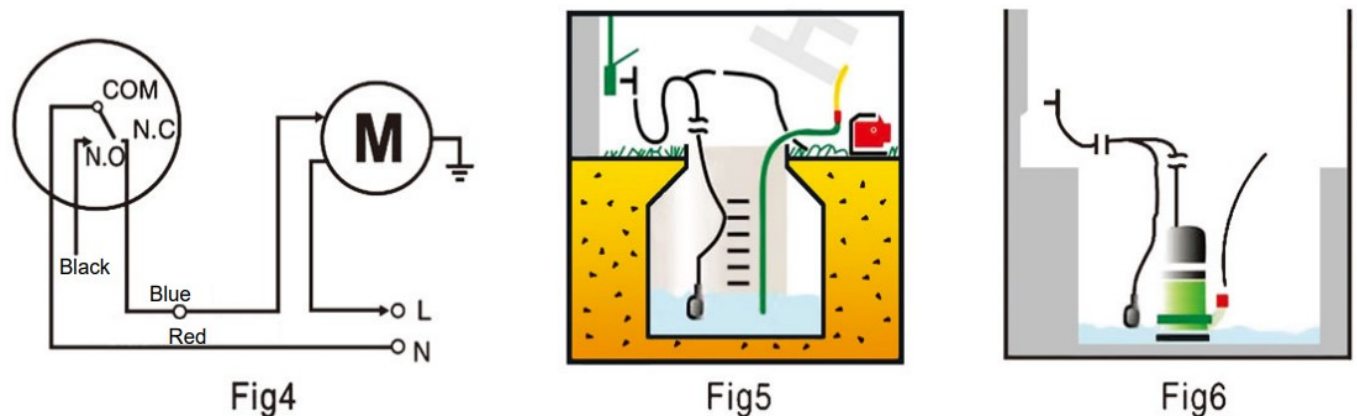

FLOAT SWITCH

Instruction for usages:

•For Water Filling Operation:

Connect the black core cable of the floating control to the electrical pump and the red one to a neutral wire as shown in Fig.1 for water filling operation(The free end of blue core shall be kept insulated.) For detailed installation instruction, please refer to Fig.2 and 3.

Function of Fig 2 & 3: Electrical pump begins to fill water when the water in water tank drops to a certain level and stops its working when water rises to certain level.

•For Water-Emptying Operation:

Connect the brown core cable to the water pump and the red one to a neutral wire as shown in Fig. 4 for water emptying operation (The black core shall be kept insulated). For detailed installation instruction, please refer to Fig.5 and 6.

Function of Fig.5 & 6: Electrical pump stops when the water level in the water pool drops to a certain level and starts to emptying water again when the water level increases.