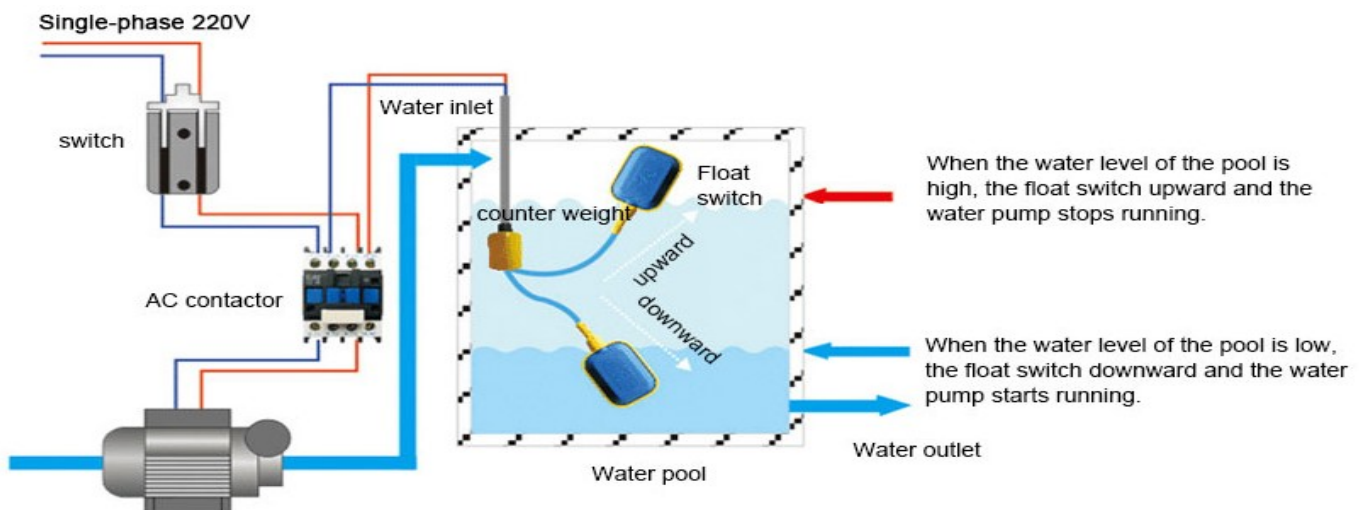

PRAKASH

Worldwide

Quality, Reliability, Life

FLOAT SWITCH

FLOAT SWITCH

Float Switch is connected to an electric Pump through an electric cable, is used for the auto-control and no water protection of the water tower or water pool.

Technical Specifications:

- Rated Voltage : 220 – 240V AC
- Rated Current : 10 (4) A
- Frequency : 50 HZ / 60 HZ
- Max. Temperature : 60° C
- Protection Class : IP 67

Installation:

- Fix the counterweight on the power cable to control water level.
- Connect the electrical cable with the electrical pump/Panel and then fix it inside the water tank.
- The length of cable section between the fixation point of the device & the device body determines the water level.
- The terminal of the electrical cable shall never be immersed into water during installation.

FLOAT SWITCH

Instruction for usages:

•For Water Filling Operation:

Connect the black core cable of the floating control to the electrical pump and the red one to a neutral wire as shown in Fig.1 for water filling operation(The free end of blue core shall be kept insulated.) For detailed installation instruction, please refer to Fig.2 and 3.

Connect the brown core cable to the water pump and the red one to a neutral wire as shown in Fig. 4 for water emptying operation (The black core shall be kept insulated). For detailed installation instruction, please refer to Fig.5 and 6.